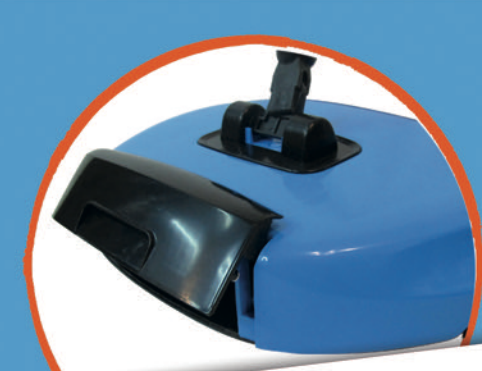

- Without wires and light, clean in a seconds
- 3 in 1 a Broom, a Dustpan, a Trash can, all in one
- Rotors system with a lint-free brush that rotates 360°
- Dust collector with magnetic lid closure of 550 ml
- Perfect for Bathroom, Kitchen, Living Room, Dining Room, ...
- Suitable for ceramic floors, marble, parquet, concrete, tile, and many more
- Save on cleaning time: no broom, no dustpan, no dustbin
- Ecological and silent: It works manually, without batteries or electricity
- Lightweight, without cables
- Adjustable in three different heights

**¡NUEVO!
CON MOPA**

**NEW
WITH MOP**

Ahorre en tiempo de limpieza; sin escoba, sin mopa, sin recogedor, sin cubo de basura • Save your cleaning time: No broom, no mop, no dustpan, no dustbin

360° Rotate
110 cm **Rotativo 360°**
110 cm

3 Brushes
3 Cepillos Rotativos
360° con Mopa **Rotate 360°**
with Mop

Cierre Magnético
Magnet Closure

Fácil vaciado Easy to remove dirt